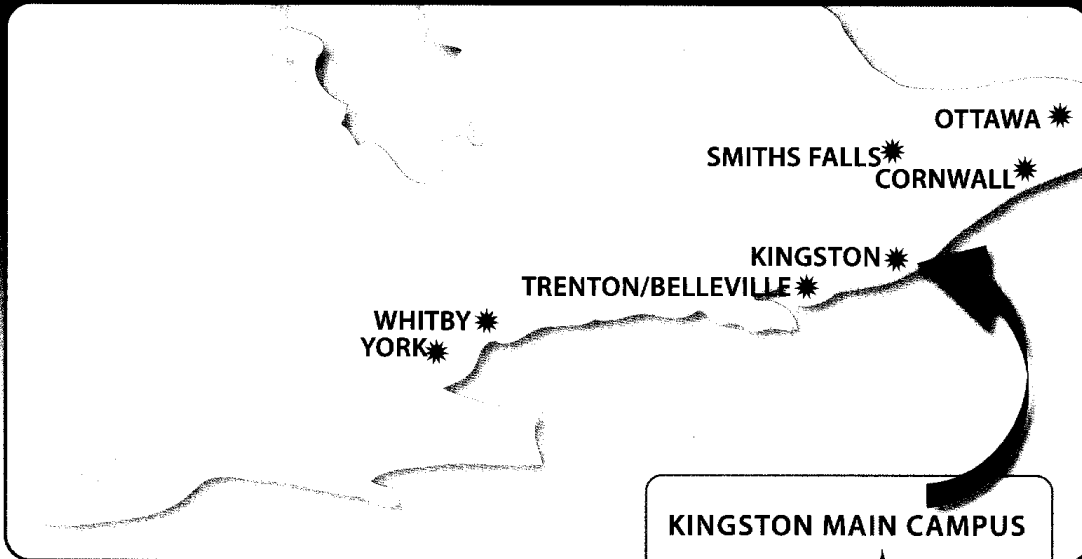

KLC'S ONTARIO CAMPUSES

DIRECTIONS TO KINGSTON CAMPUS AND ADMINISTRATIVE OFFICES

- | | |
|---|--|
| <p>From the 401 (East or West)</p> <ul style="list-style-type: none">• Take Exit 38 to Gardiners Road, southbound• Follow Gardiners Road for 4.6 kilometers• Turn right onto Arlington Park Place (Immediately past the Nissan dealership)742 Arlington Park Place is at the end on the right | <p>From Bath Road (East or West)</p> <ul style="list-style-type: none">• Turn north onto Gardiners Road• Follow Gardiners Road for 1.28 kilometers• Turn left onto Arlington Park Place (Immediately past the Petro Canada station)742 Arlington Park Place is at the end on the right |
|---|--|