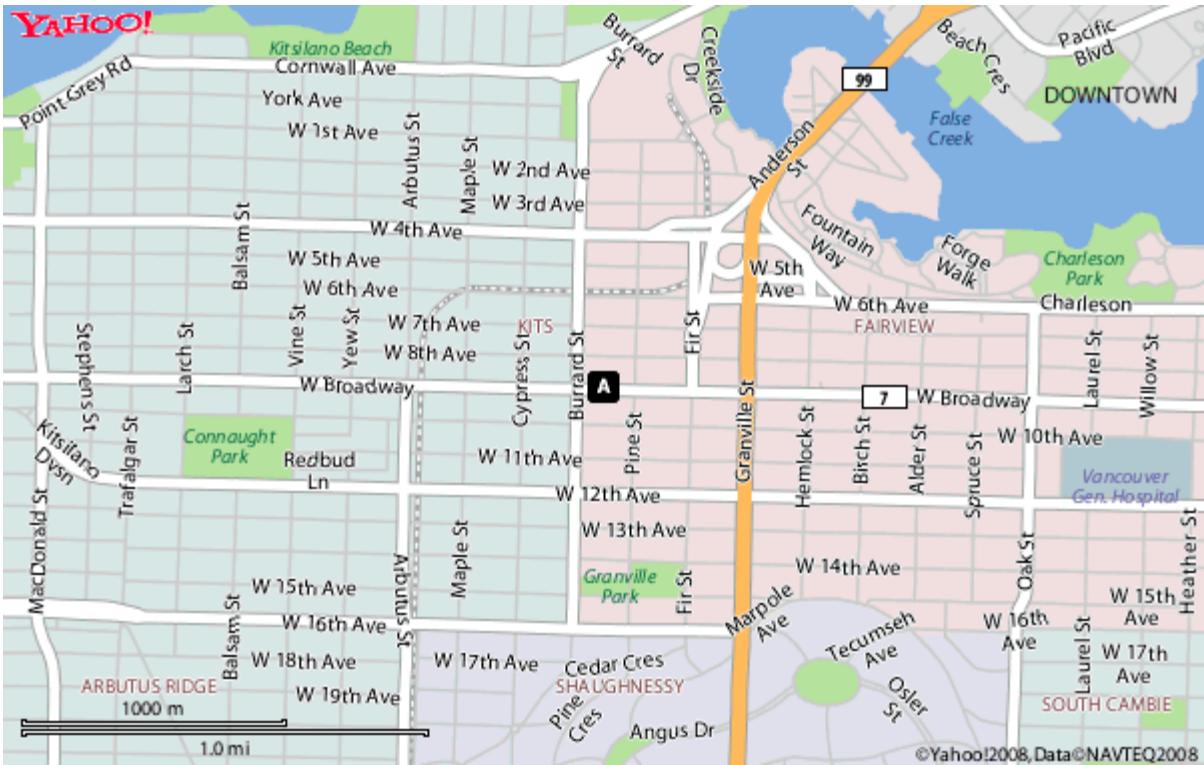

Vancouver Campus
#501 - 1755 West Broadway
Vancouver, BC V6J 4S5

Campus is located where the marked boxed "A" is.

Surrey Campus
#320 - 10362 King George Hwy
Surrey, BC V3T 2W5

Campus is located where the marked boxed "A" is.